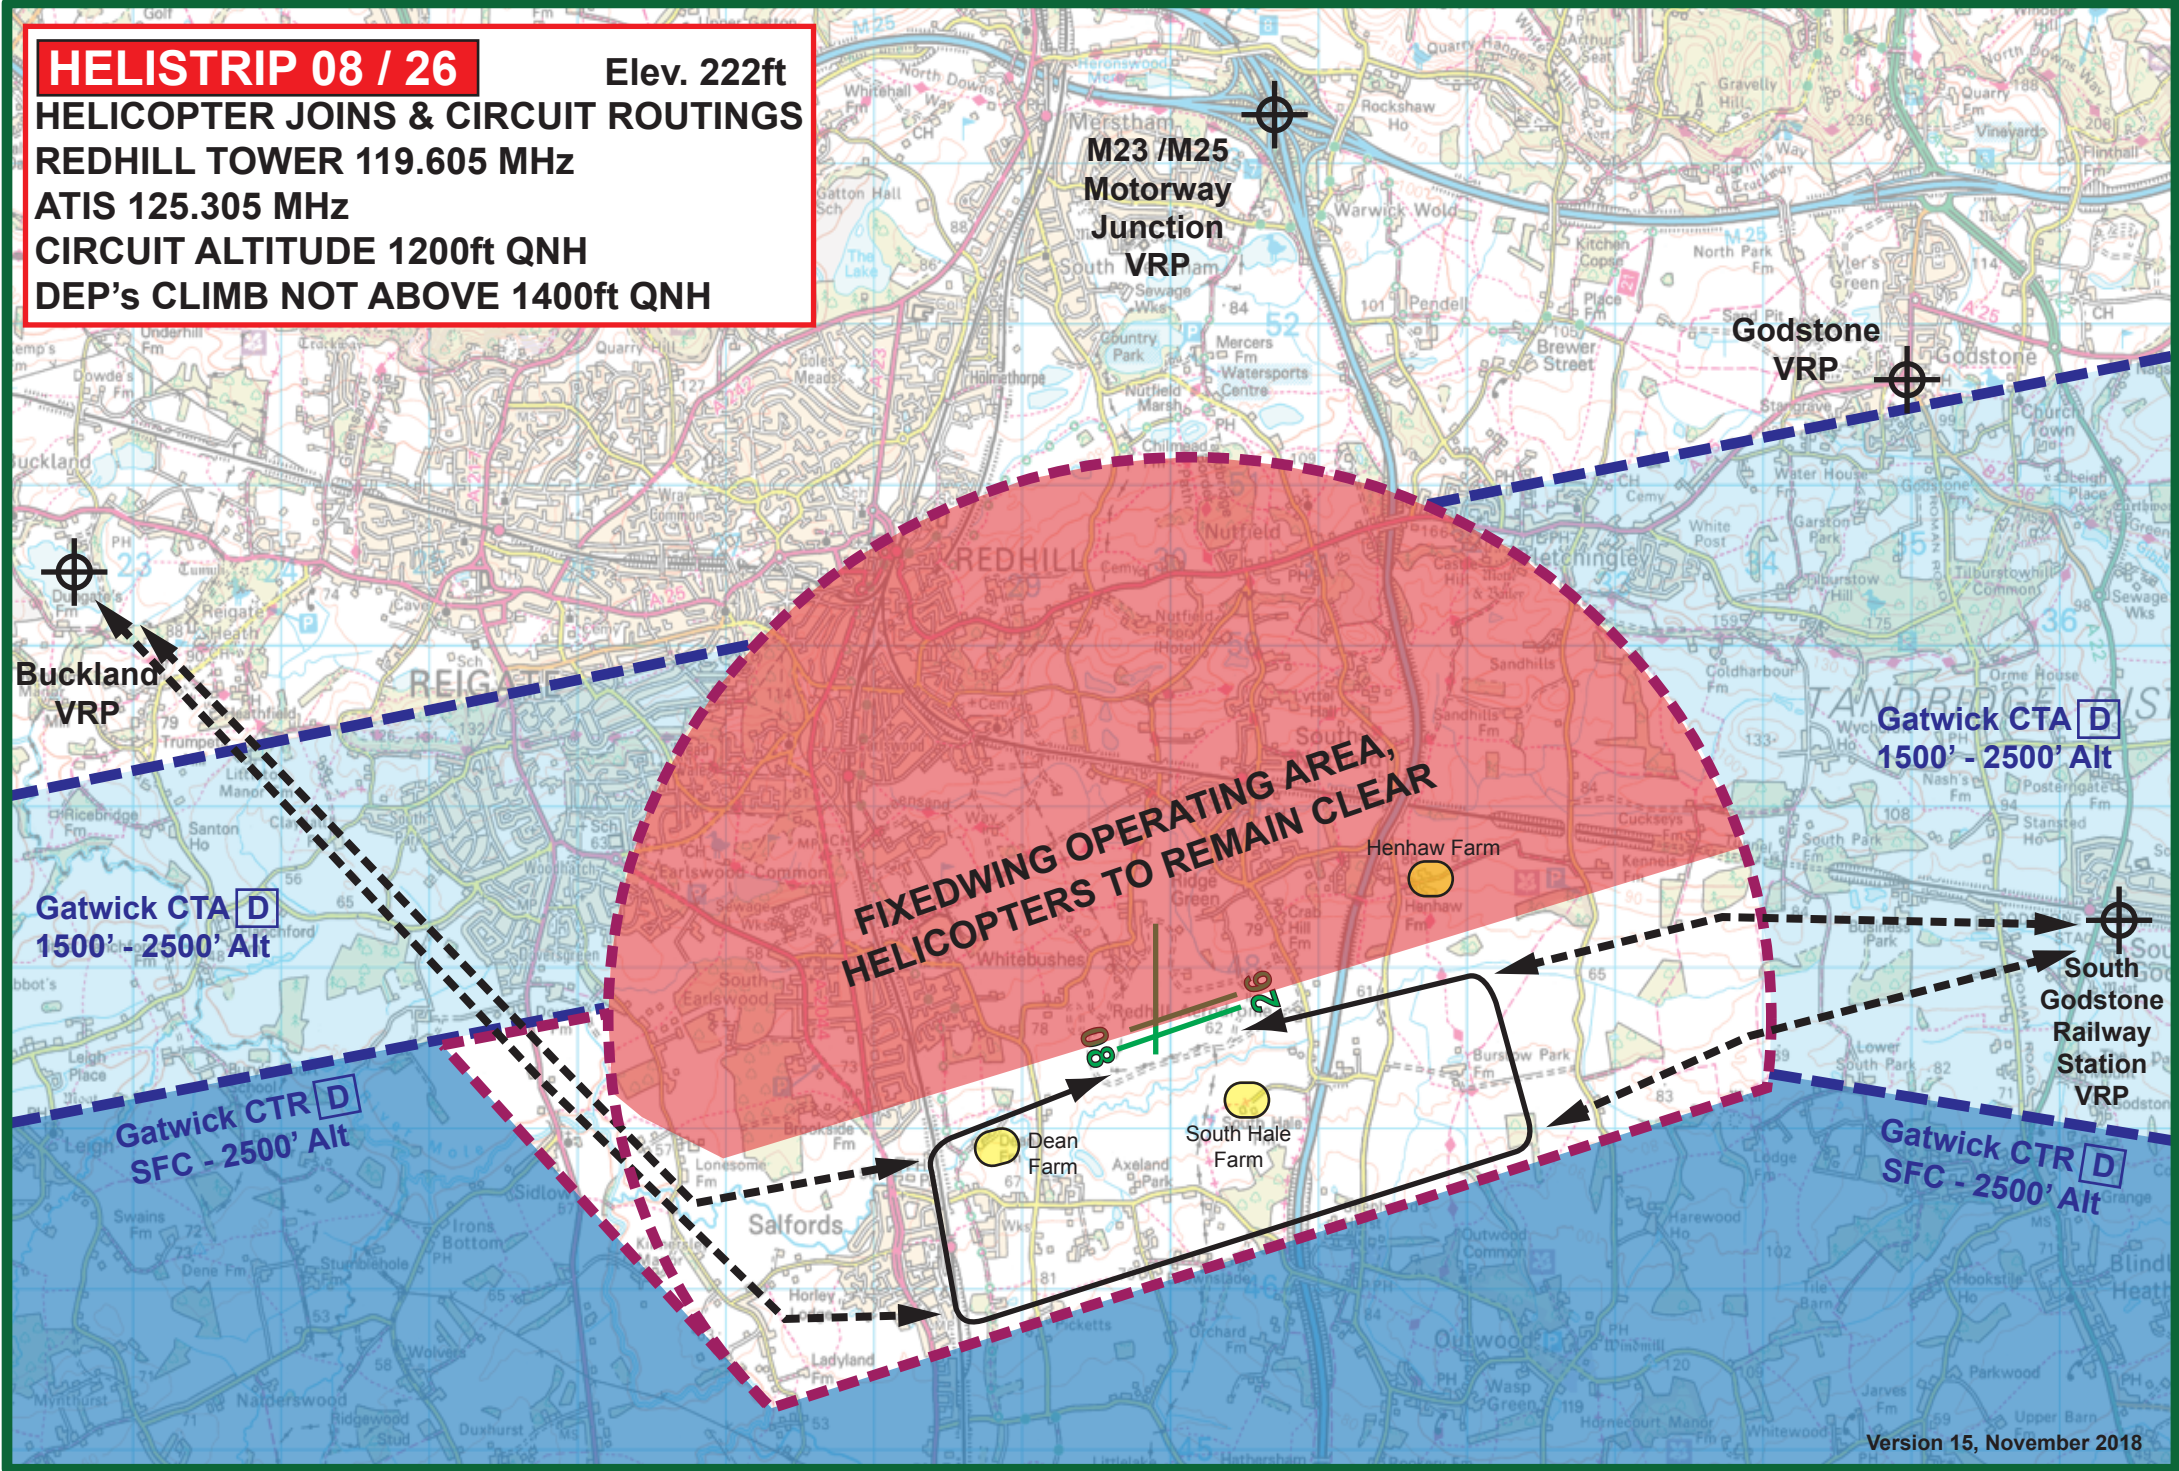

HELISTRIP 08 / 26

Elev. 222ft

HELICOPTER JOINS & CIRCUIT ROUTINGS

REDHILL TOWER 119.605 MHz

ATIS 125.305 MHz

CIRCUIT ALTITUDE 1200ft QNH

DEP's CLIMB NOT ABOVE 1400ft QNH

M23 /M25
Motorway
Junction

Godstone
VRP

Buckland
VRP

Gatwick CTA **D**
1500' - 2500' Alt

Gatwick CTA **D**
1500' - 2500' Alt

Gatwick CTR **D**
SFC - 2500' Alt

Gatwick CTR **D**
SFC - 2500' Alt

**FIXEDWING OPERATING AREA,
HELICOPTERS TO REMAIN CLEAR**

South
Godstone
Railway
Station
VRP